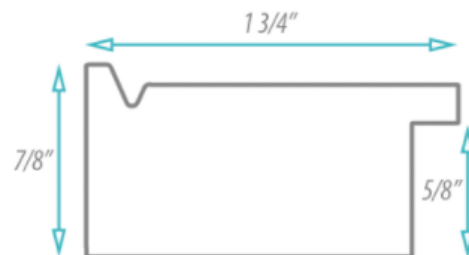

SPECIFICATION SHEET

FRAMED MIRROR

MODEL#: FM 83716-21X30

FRAMED MIRRORS COLLECTION

FEATURES:

- ONE 21X30" HIGH RESOLUTION SILVER PLATE GLASS MIRROR SIZE W/ DECORATIVE FRAME.
- "WALL HUGGER" HANGER FOR MOUNTING INCLUDED.
- STANDARD MOUNTING STYLE IS VERTICAL. FOR HORIZONTAL, PLEASE SPECIFY WHEN ORDERING.
- PACKED IN FOUR WALL (FOLDED DOUBLE WALL) CORRUGATION.
- STYLE: TRANSITIONAL
- COLOR: PEWTER
- FINISH: METALLIC

MIRROR FINISHES:

- FLAT POLISHED EDGE
- BEVELED EDGE

OVERALL SIZE DIMENSION: 24 1/2" WIDE X 33 1/2" HIGH X 1" DEEP